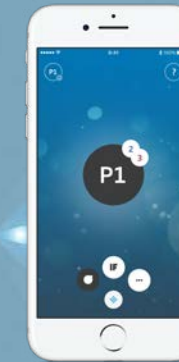

Wireless That's Even More Wonderful

Dual-Radio System

The wow of wireless is even better in Enchant. Dual-Radio System uses 2.4 GHz wireless technology, so you don't need an intermediary device to stream sound from select digital sources to your hearing aids. And it uses **Near Field Magnetic Induction (NFMI)** technology, making communication between instruments faster.

Sonic Enchant and SoundLink 2 App are compatible with iPhone X, iPhone 8 Plus, iPhone 8, iPhone 7 Plus, iPhone 7, iPhone SE, iPhone 6s Plus, iPhone 6s, iPhone 6 Plus, iPhone 6, iPhone 5s, iPhone 5c, iPhone 5, 9.7-inch iPad Pro, 12.9-inch iPad Pro, iPad Air 2, iPad Air, iPad (4th generation), iPad mini 4, iPad mini 3, iPad mini 2, iPad mini, and iPod touch (5th and 6th generation). Devices must be running iOS 9.3 or later. The app also supports Apple Watch. To download the Sonic SoundLink 2 App on iPad, go to the App Store, search for Sonic, and use the filter: iPhone only. Sonic SoundLink 2 App is compatible with devices powered by Android™ 6.0, Marshmallow or above. For information on compatibility, please visit www.sonici.global/compatibility.